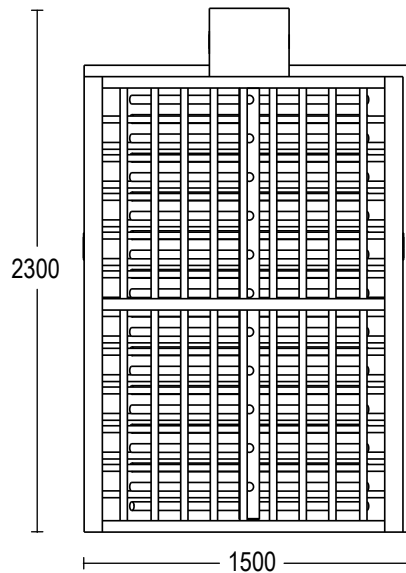

JH6081 DUAL LANE FULL HEIGHT TURNSTILE DIMENSION

JAVIN

FRONT VIEW

TOP VIEW

SIDE VIEW