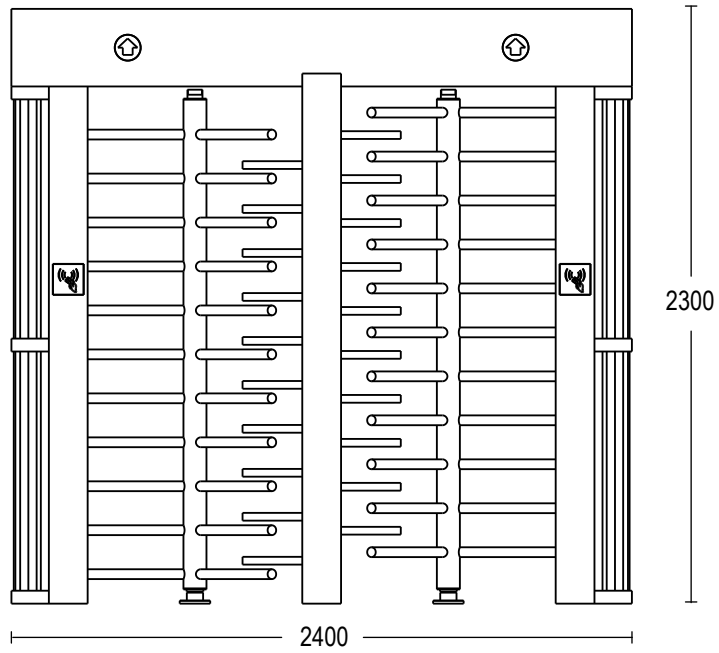

JH6081 DUAL LANE FULL HEIGHT TURNSTILE DIMENSION

JAVIN

FRONT VIEW

TOP VIEW

SIDE VIEW