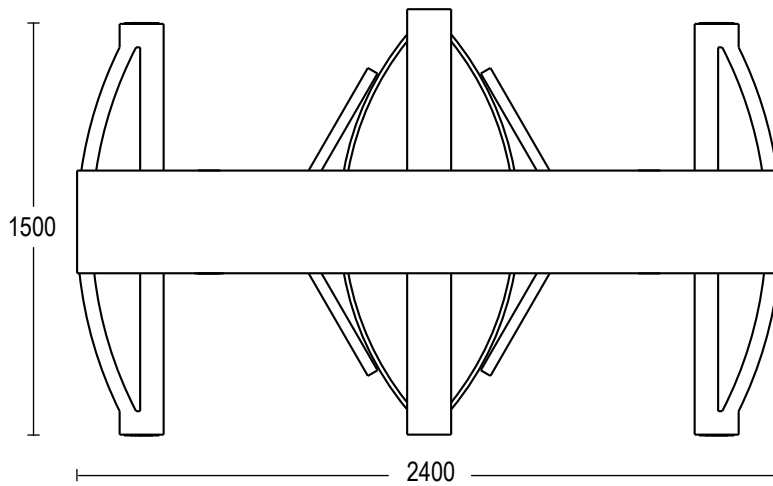

JH6081 DUAL LANE FULL HEIGHT TURNSTILE DIMENSION

JAVIN

FRONT VIEW

TOP VIEW

SIDE VIEW